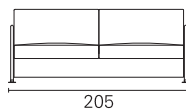

scocca in midollino naturale
natural wicker structure